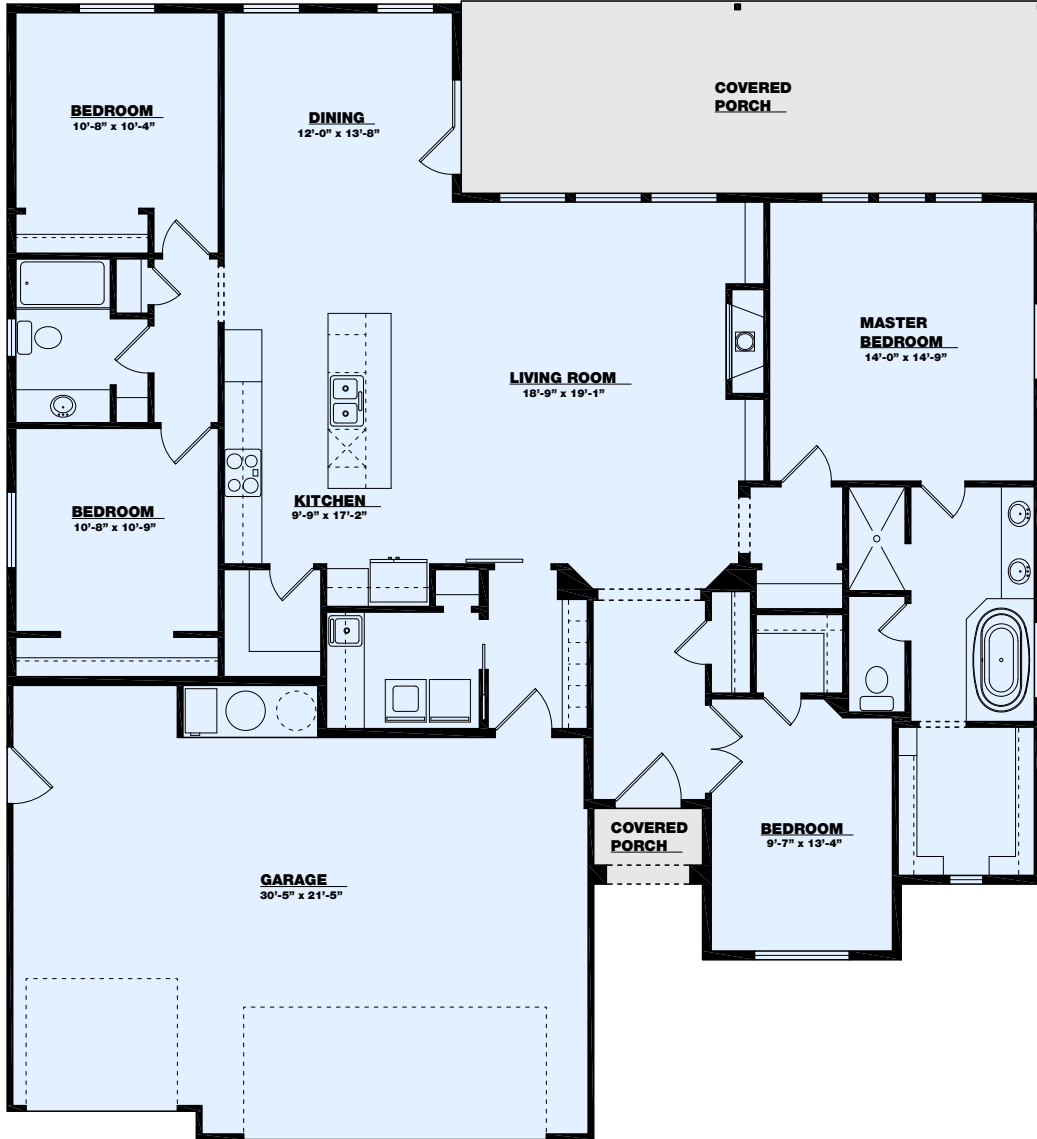

the Sorrento

Main Level = 1974 sq ft

TKO HOMES

BETTER HOMES.
BETTER VALUE.

For details call 208-733-2088 -or- use the 'Contact Us' link at www.tkohomes.com
1166 Eastland Dr. N. Suite B - Twin Falls, ID