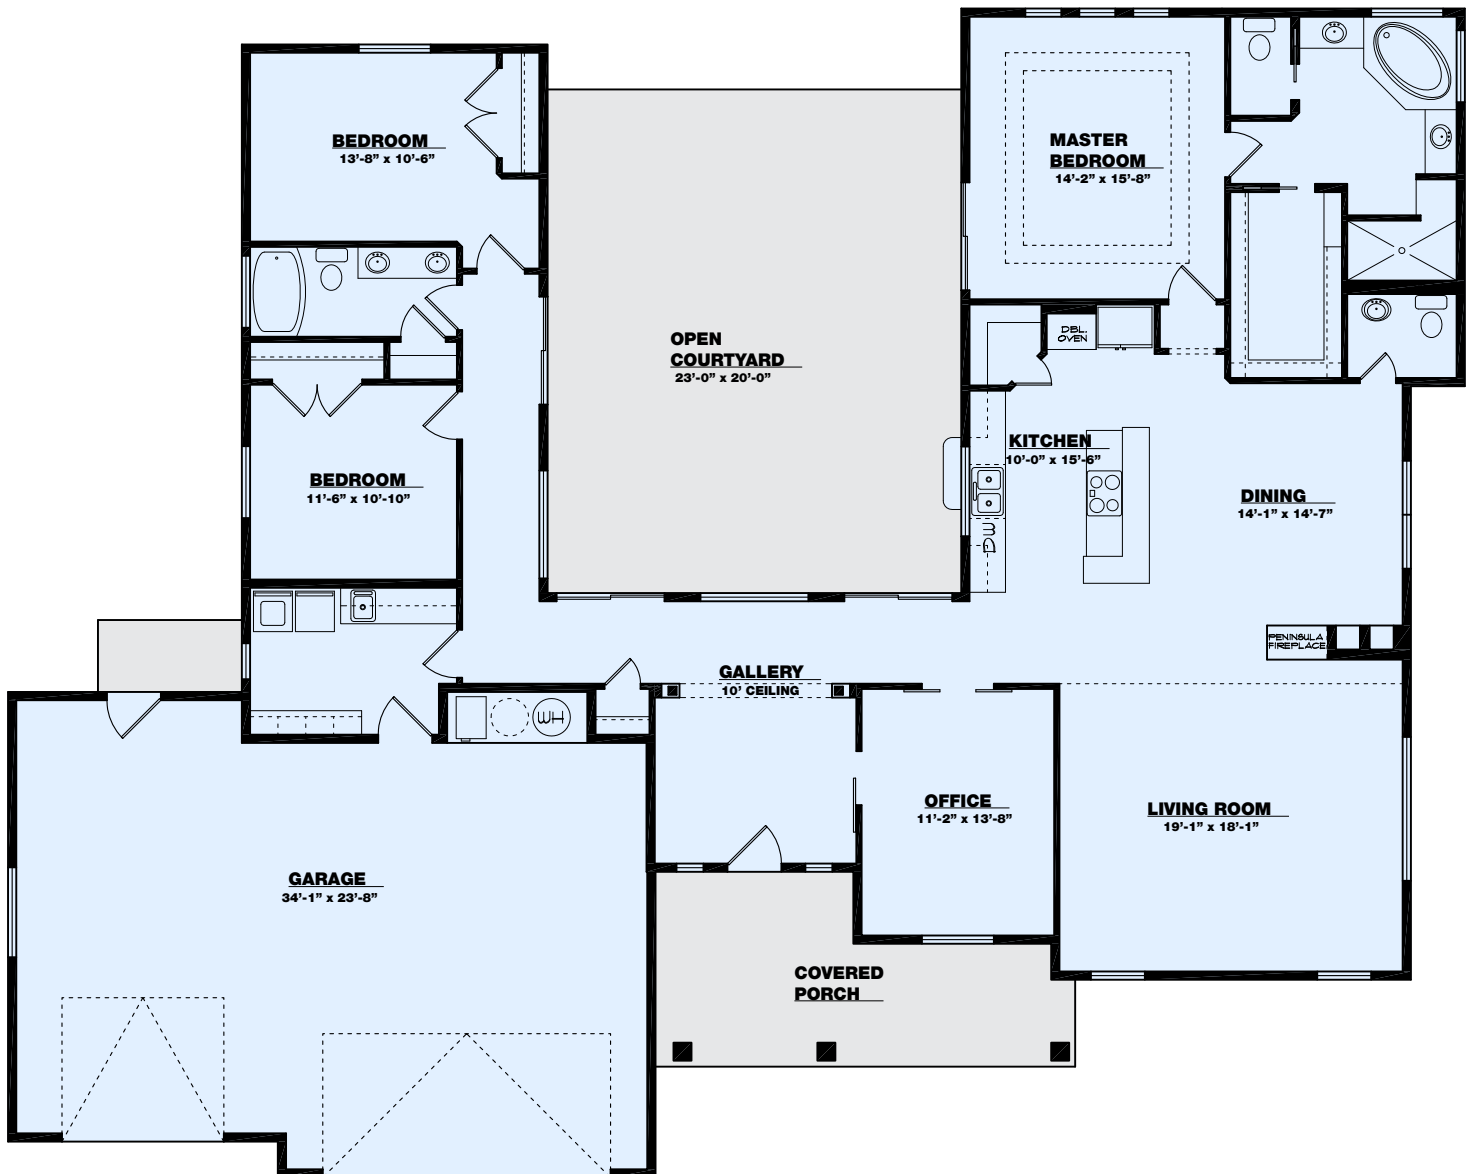

**the Sonora**

Main Level = 2382 sq ft

**TKO HOMES**

BETTER HOMES.  
BETTER VALUE.

For details call 208-733-2088 -or- use the 'Contact Us' link at [www.tkohomes.com](http://www.tkohomes.com)  
1166 Eastland Dr. N. Suite B - Twin Falls, ID