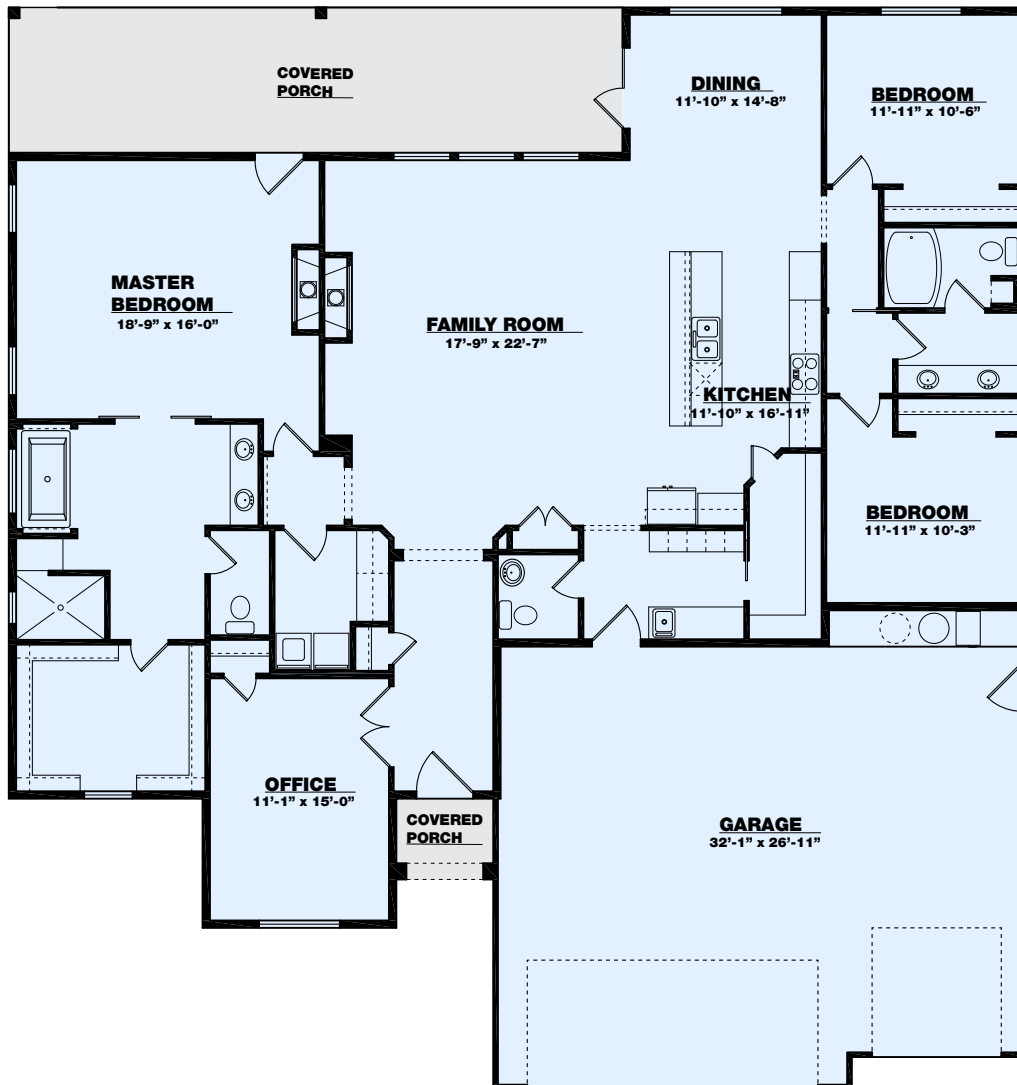

the Naples

Main Level = 2507 sq ft

**BETTER HOMES.
BETTER VALUE.**

For details call 208-733-2088 -or- use the 'Contact Us' link at www.tkohomes.com
1166 Eastland Dr. N. Suite B - Twin Falls, ID